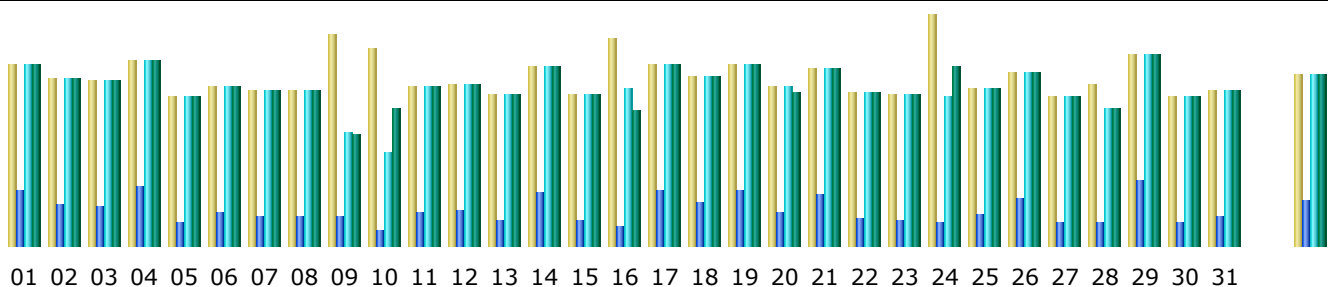

Days of month