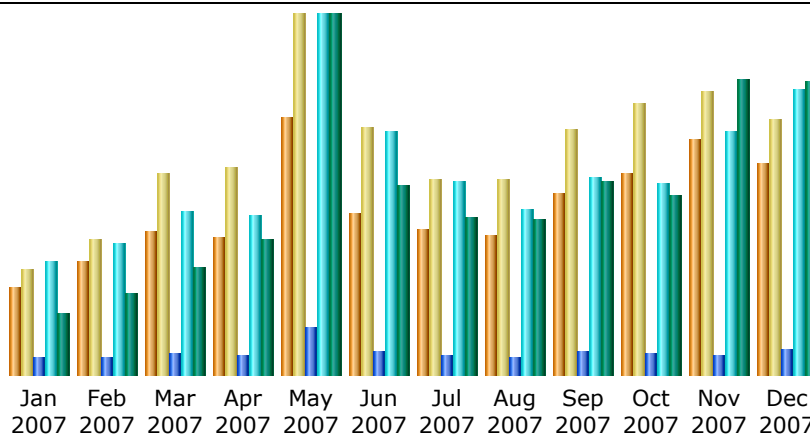

Last Update: 17 Jan 2008 - 11:13

Reported period: - Year - 2007 OK

Summary

Reported period	Year 2007				
First visit	01 Jan 2007 - 00:00				
Last visit	31 Dec 2007 - 23:56				
	Unique visitors	Number of visits	Pages	Hits	Bandwidth
Traffic viewed *	<= 28102 Exact value not available in 'Year' view	37771 (1.34 visits/visitor)	173213 (4.58 Pages/Visit)	1582053 (41.88 Hits/Visit)	38.89 GB (1079.53 KB/Visit)
Traffic not viewed *			220281	271487	5.34 GB

* Not viewed traffic includes traffic generated by robots, worms, or replies with special HTTP status codes.

Monthly history

Month	Unique visitors	Number of visits	Pages	Hits	Bandwidth
Jan 2007	1209	1471	10879	73610	1.08 GB
Feb 2007	1594	1895	10901	84448	1.43 GB
Mar 2007	1992	2810	13328	105723	1.89 GB
Apr 2007	1926	2898	12075	103229	2.39 GB
May 2007	3583	5034	30010	232517	6.34 GB
Jun 2007	2247	3442	14822	156601	3.33 GB
Jul 2007	2034	2726	11981	124879	2.76 GB
Aug 2007	1935	2736	11283	107143	2.74 GB
Sep 2007	2544	3428	14844	127858	3.40 GB
Oct 2007	2817	3788	13921	124007	3.16 GB
Nov 2007	3276	3966	12744	157349	5.19 GB
Dec 2007	2945	3577	16425	184689	5.16 GB
Total	28102	37771	173213	1582053	38.89 GB